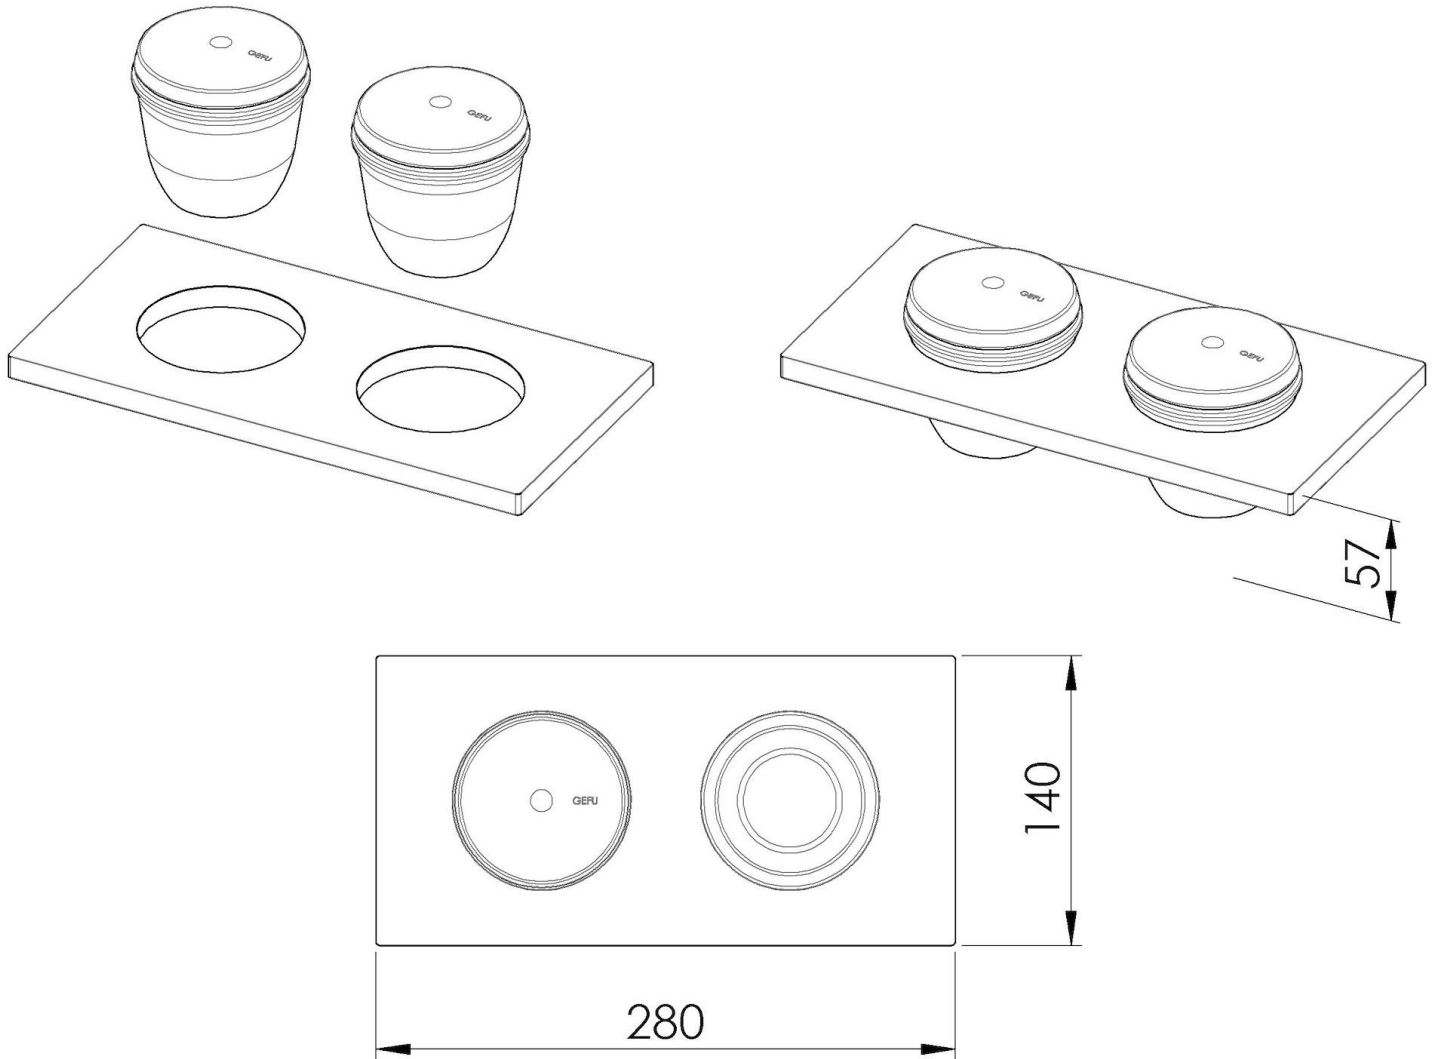

TECHNICAL DATA

8100 701

1 x supporto black / 1 x black support
2 x ciotola in terracotta con coperchio in acciaio inox e
cucchiaino in legno / 2 x terracotta bowl with stainless steel lid
and wooden spoon